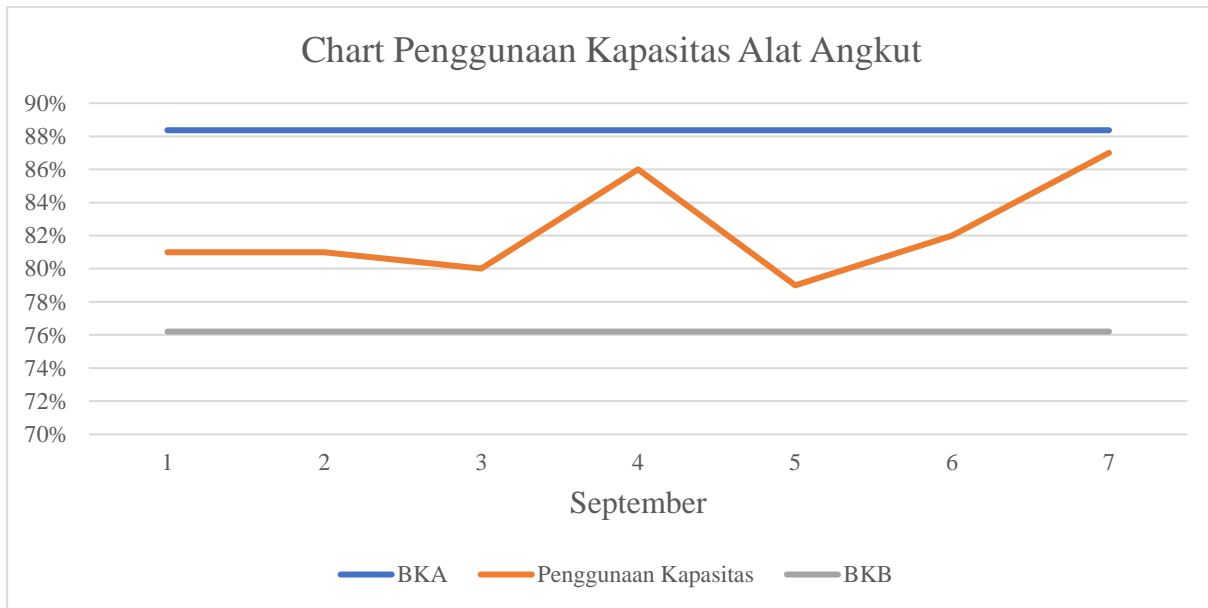

Lampiran 1. Control Chart Penggunaan Kapasitas Alat Angkut