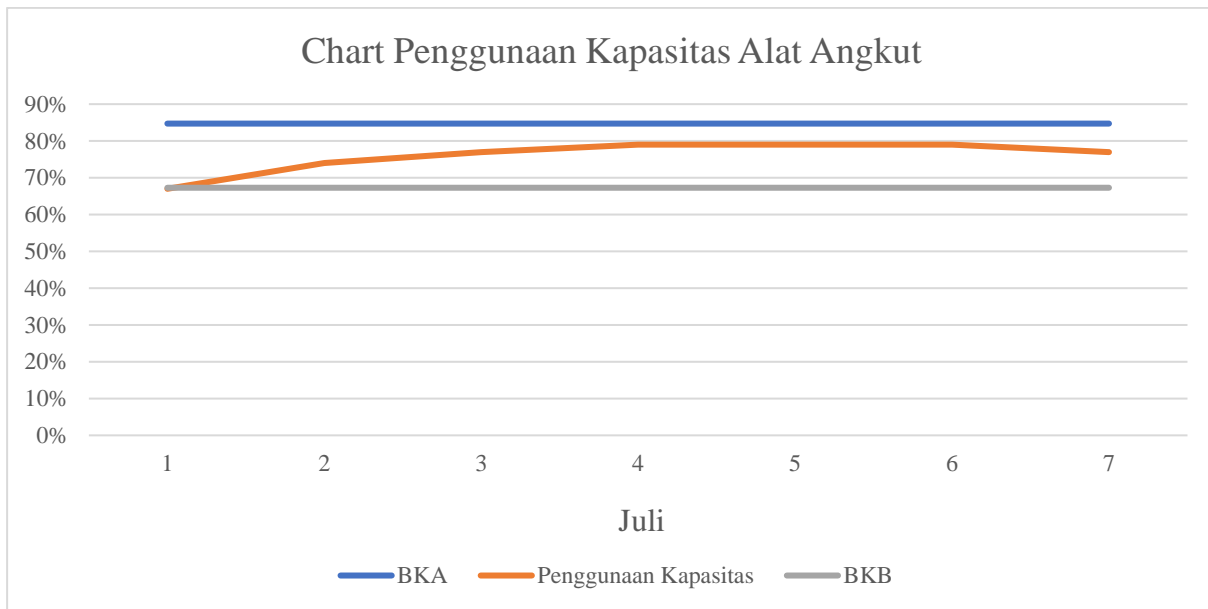

Lampiran 1. Control Chart Penggunaan Kapasitas Alat Angkut