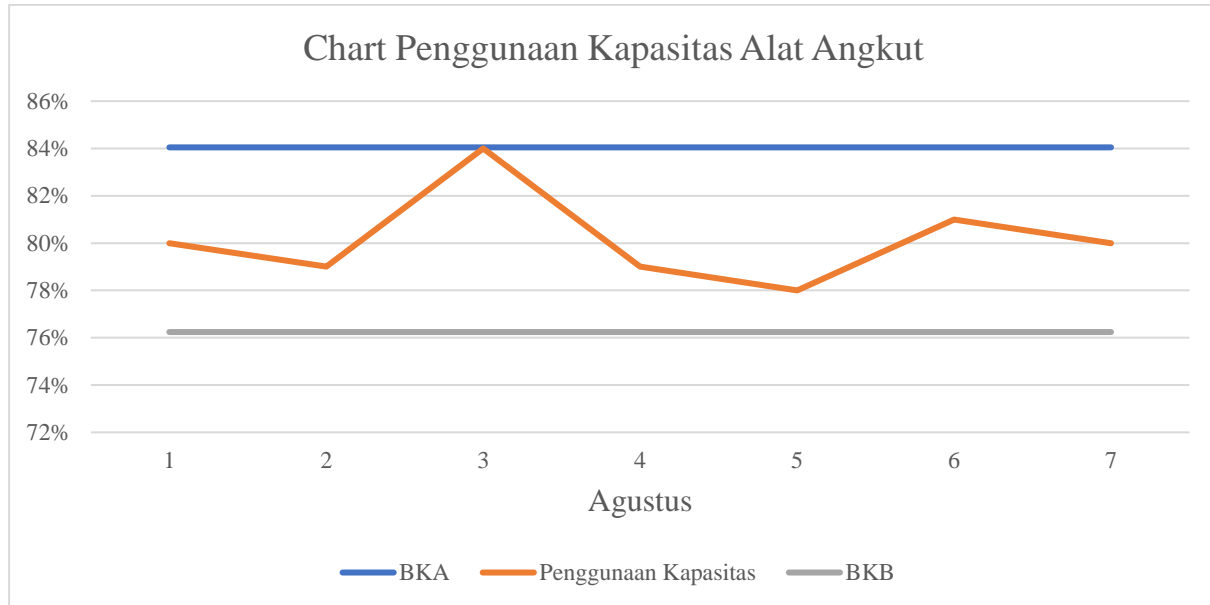

Lampiran 1. Control Chart Penggunaan Kapasitas Alat Angkut